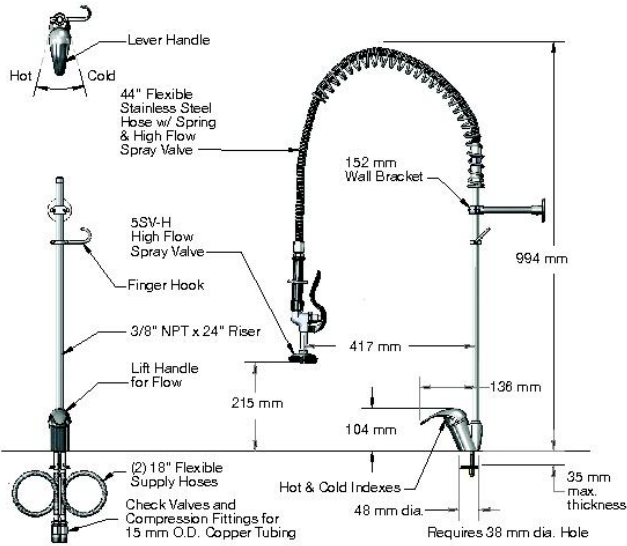

NEW Models!

Utilityline Pre-Rinse Units

EX-1DP00-H

Pre-rinse unit, single temperature control

THE utilityline

EX-1DP12-H

Pre-rinse unit, single temperature control, add-on faucet

RELIABILITY BUILT IN™