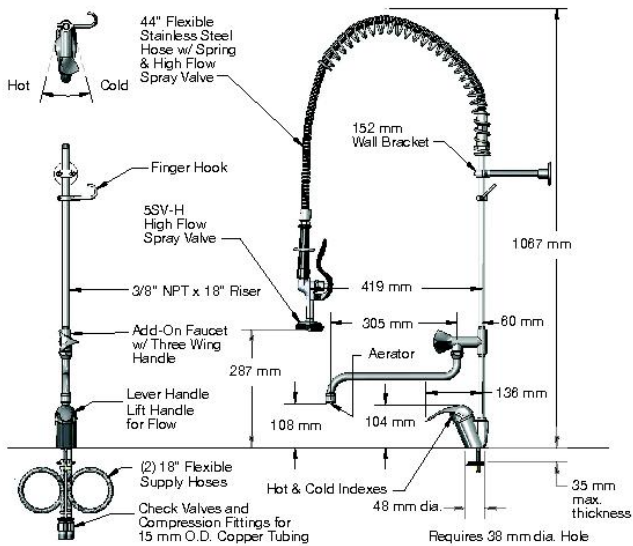

NEW Models!

Utilityline Pre-Rinse Units

EX-1DP00-H

Pre-rinse unit, single temperature control

THE utilityline

EX-1DP12-H

Pre-rinse unit, single temperature control, add-on faucet

RELIABILITY BUILT IN™